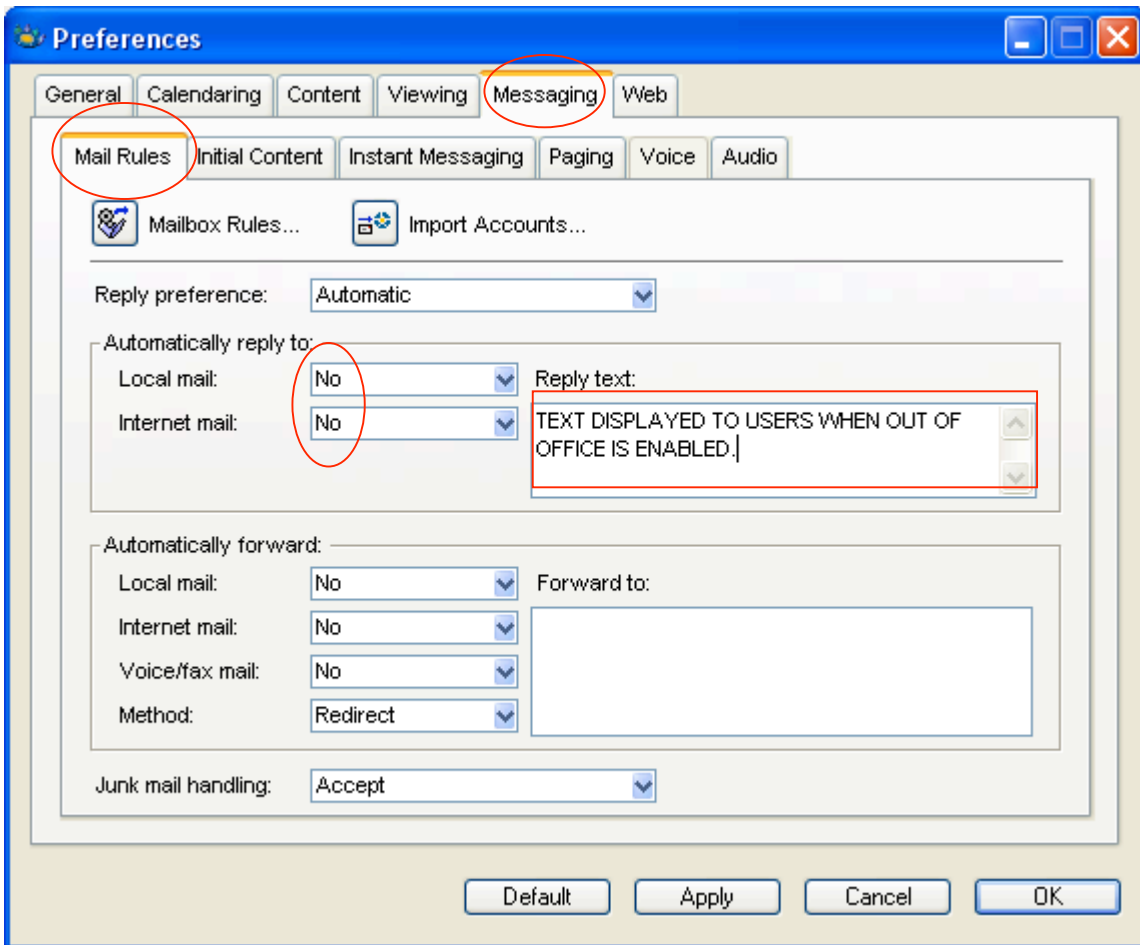

Olympia School District

General Setup Preference Guideline for First Class E-mail Application

This completes the Basic First Class configuration options and setup. If you have further questions, please contact the First Class administrator at ext. 6173.