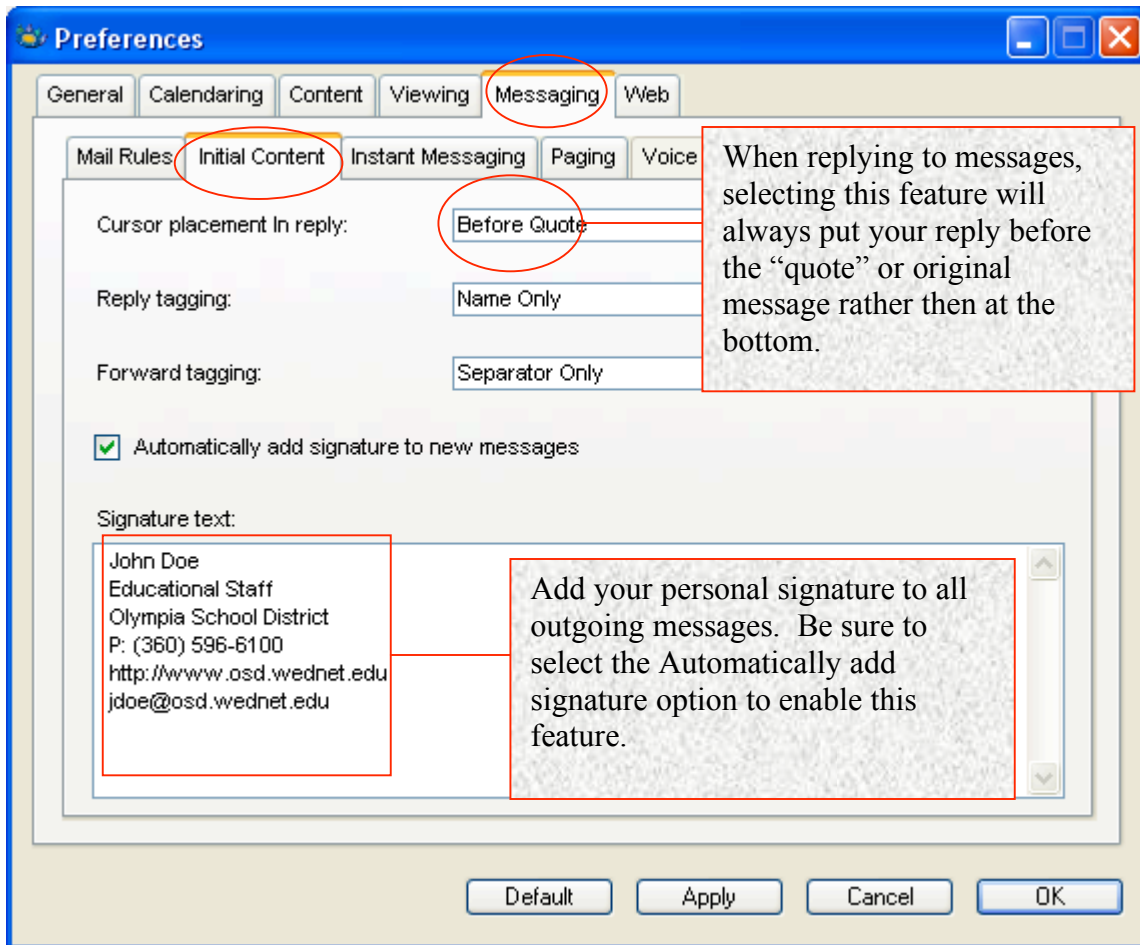

Olympia School District

General Setup Preference Guideline for First Class E-mail Application

This completes the Basic First Class configuration options and setup. If you have further questions, please contact the First Class administrator at ext. 6173.