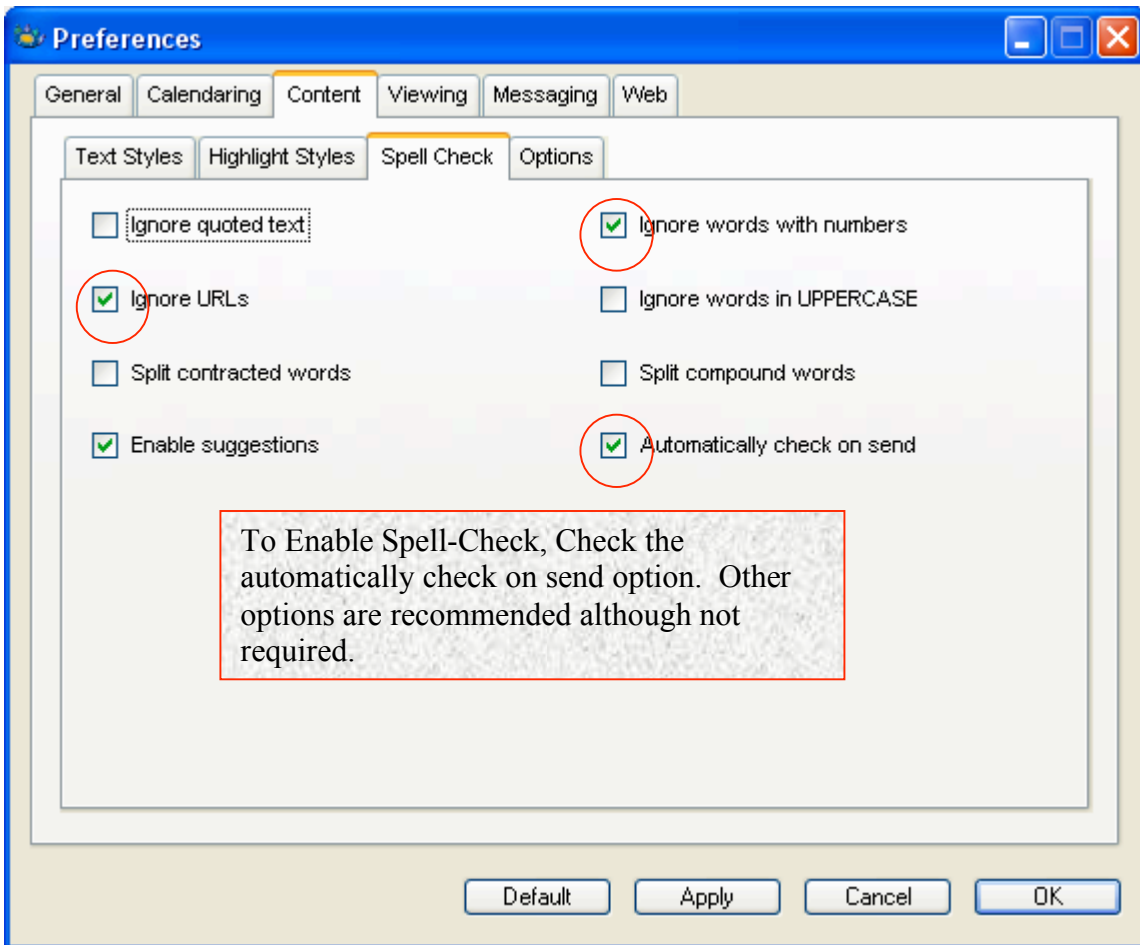

Olympia School District

General Setup Preference Guideline for First Class E-mail Application

This completes the Basic First Class configuration options and setup. If you have further questions, please contact the First Class administrator at ext. 6173.