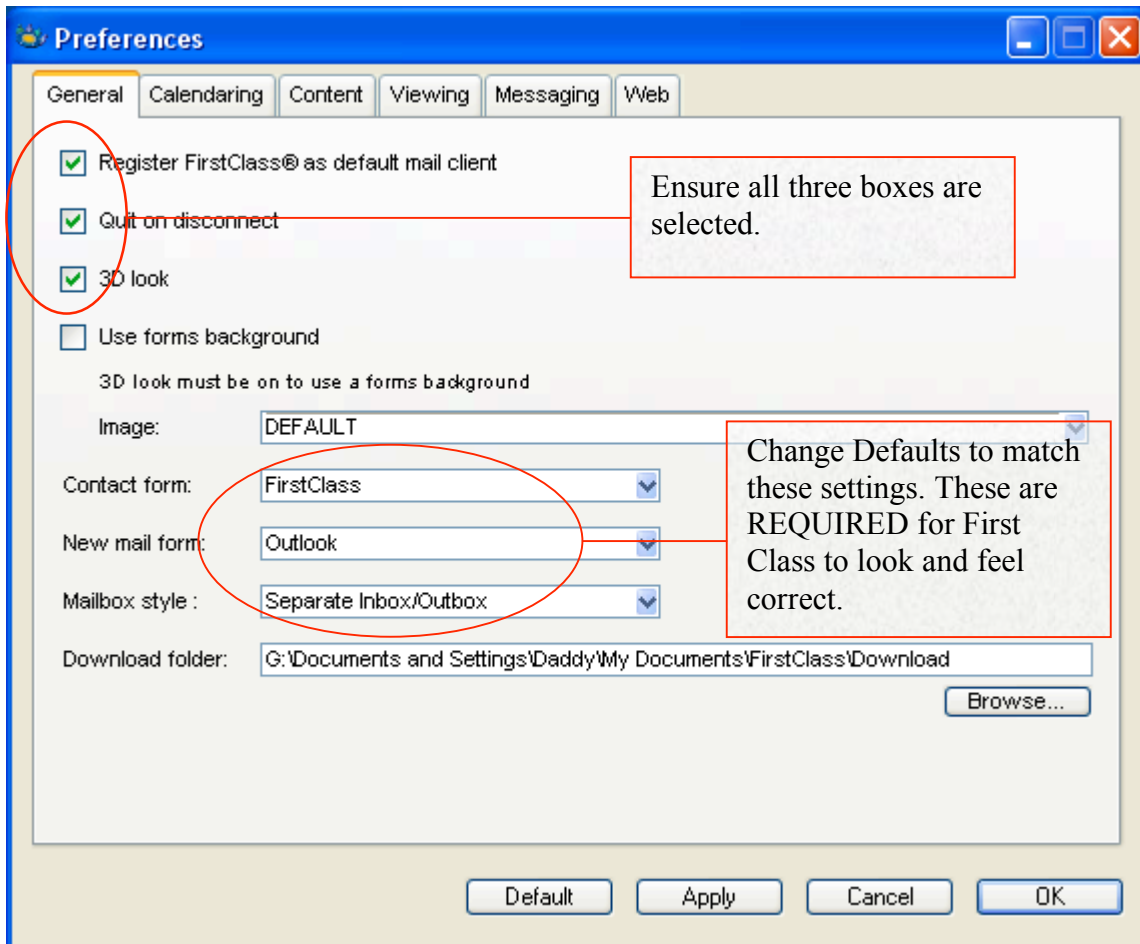

Olympia School District

General Setup Preference Guideline for First Class E-mail Application

This completes the Basic First Class configuration options and setup. If you have further questions, please contact the First Class administrator at ext. 6173.